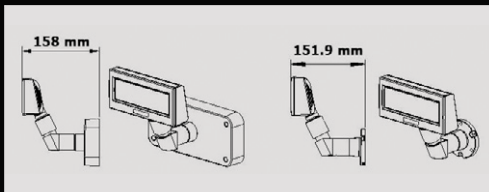

User-friendly software tools

- Easy plug-and-play USB setup
  - Automatic detection of the new hardware connected to the PC via the USB port
- Easy-to use utility program
  - Various code page selection out of 16
  - Using the VMMS, a configuration setting can be preserved even after power shutdown
- Versatile Emulations
  - ESC/POS, ADM787/788, DSP800, AEDEX, DSP800, AEDEX, UTC Standard, UTC Enhance, CD5220, NCR Real POS, PD6000, ICD2002

	PRINT	BCD-1000	BCD-1100
DISPLAY	Display Method	VFD	
	Brightness	800 ~ 1,000 cd/m²	700 cd/m²
	Character Size (W x H)	5 x 7 dot	5 x 7 dot
		5.45 x 9.15 mm	3.5 x 5.0 mm
	Number of Columns	20	
		2	
	Emulation	ESC/POS, ADM787/788, DSP800, AEDEX, UTC, Standard, UTC Enhance, CD5220, NCR Real Pos, PD 6000, ICD 2002	
	Character Set	Alphanumeric Character : 95 Extended Graphics Pages :128 x 16 International Character :32	
	Receive Buffer	200 bytes	
	max. Horizontal Rotations	360 degree	
Viewing Angle	52 (5 positions) degree		
Dimensions (WxLxH)	BCD-1000D: 231 x 105 x 179-533 mm BCD-1000DN: 231 x 105 x 158-511 mm BCD-1000W: 231 x 105 x 158 mm BCD-1000WN: 231 x 105 x 152 mm (VFD: 219 x 48.5 x 80 mm)	BCD-1100D: 218 x 105 x 179-533 mm BCD-1100DN: 218 x 105 x 158-511 mm BCD-1100W: 218 x 105 x 158 mm BCD-1100WN: 218 x 105 x 152 mm (VFD: 167 x 47 x 80 mm)	
	Weight (Standard I/F)	920g	900g
Operating Temperature	0 ~ 70°C / 32 ~158°F		
Power Supply	AC100 ~ 240V / DC 5V, 1.3A	X	
Available Power Supply	24V / 0.3A, 12V / 0.6A, 5V / 1.3A	X	
VFD Reliability	20,000 hours		
Interface	Serial (RS-232C), USB	USB	
Driver	Win 95/98/ME/2000/NT/XP/2003 server/VISTA, OPOS		
Option	USB interface, Sub PCB A Type	X	

BIXOLON® www.bixolon.com

BIXOLON Headquarters

Address #A-5F, Digital Empire Building, 980-3, Yeongtong-dong, Yeongtong-gu, Suwon-si, Gyeonggi-do, 443-702, Korea
Tel +82 (0) 31 218 5500 Fax +82 (0) 31 218 5589
E-mail sales@bixolon.com

BIXOLON America Inc.

Address 1210 E. 223rd street Suite #330 Carson, CA 90745
Tel +1 858 764 4580 Fax +1 310 522 9319
E-mail sales@bixolonusa.com

BIXOLON Germany GmbH

Address Tiefenbroicher Weg 35, 40472 Düsseldorf
Tel +49 (0) 211 68 78 54 0 Fax +49 (0) 211 68 78 54 20
E-mail sales@bixolon.de

This publication carries product description without obligation and is not to be seen as a firm offer. All specifications and design are subject to change without notice. May 2009