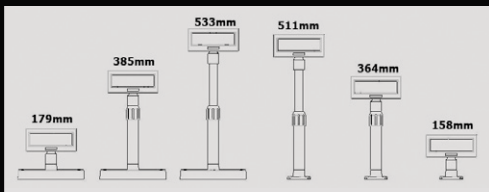

- Compact size and True USB interface connection (BCD-1100)
- Clear, easy-to-read 20 Characters _ 2 Lines Dot Matrix, Comma, Decimal Point, Annunciator
- Bright blue and green vacuum fluorescent display.
- Vacuum fluorescent display offers wide range of viewing angles
- Customization pole length
- Easy connectivity to a wide range of BIXOLON receipt printers
- Automatic message scrolling
- Easily programmable for customer messages
- Available in BIXOLON Ivory and BIXOLON Dark Gray

MAIN FEATURES WITH SPECIFICATIONS

Compact size and Clear display

BIXOLON's BCD-1100/1000 is a slim customer display that provides your customers clear, easy-to-read information at the fastest data-transfer rate available. The easy-to-use VFD makes an attractive communication with customers by its fascinating design and rich colors.

Freely adjustable telescopic pole height

All poles are factory standard and the BCD-1100 and BCD-1000 are both easily able to adjust the pole length by any users.

- From 158mm to 533mm
One standard model meets all the different requirement of height